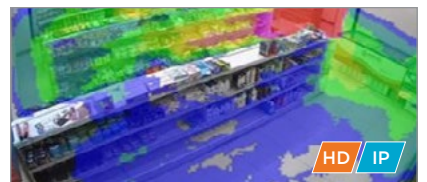

Heat Mapping

See a visual representation of people traffic in an area